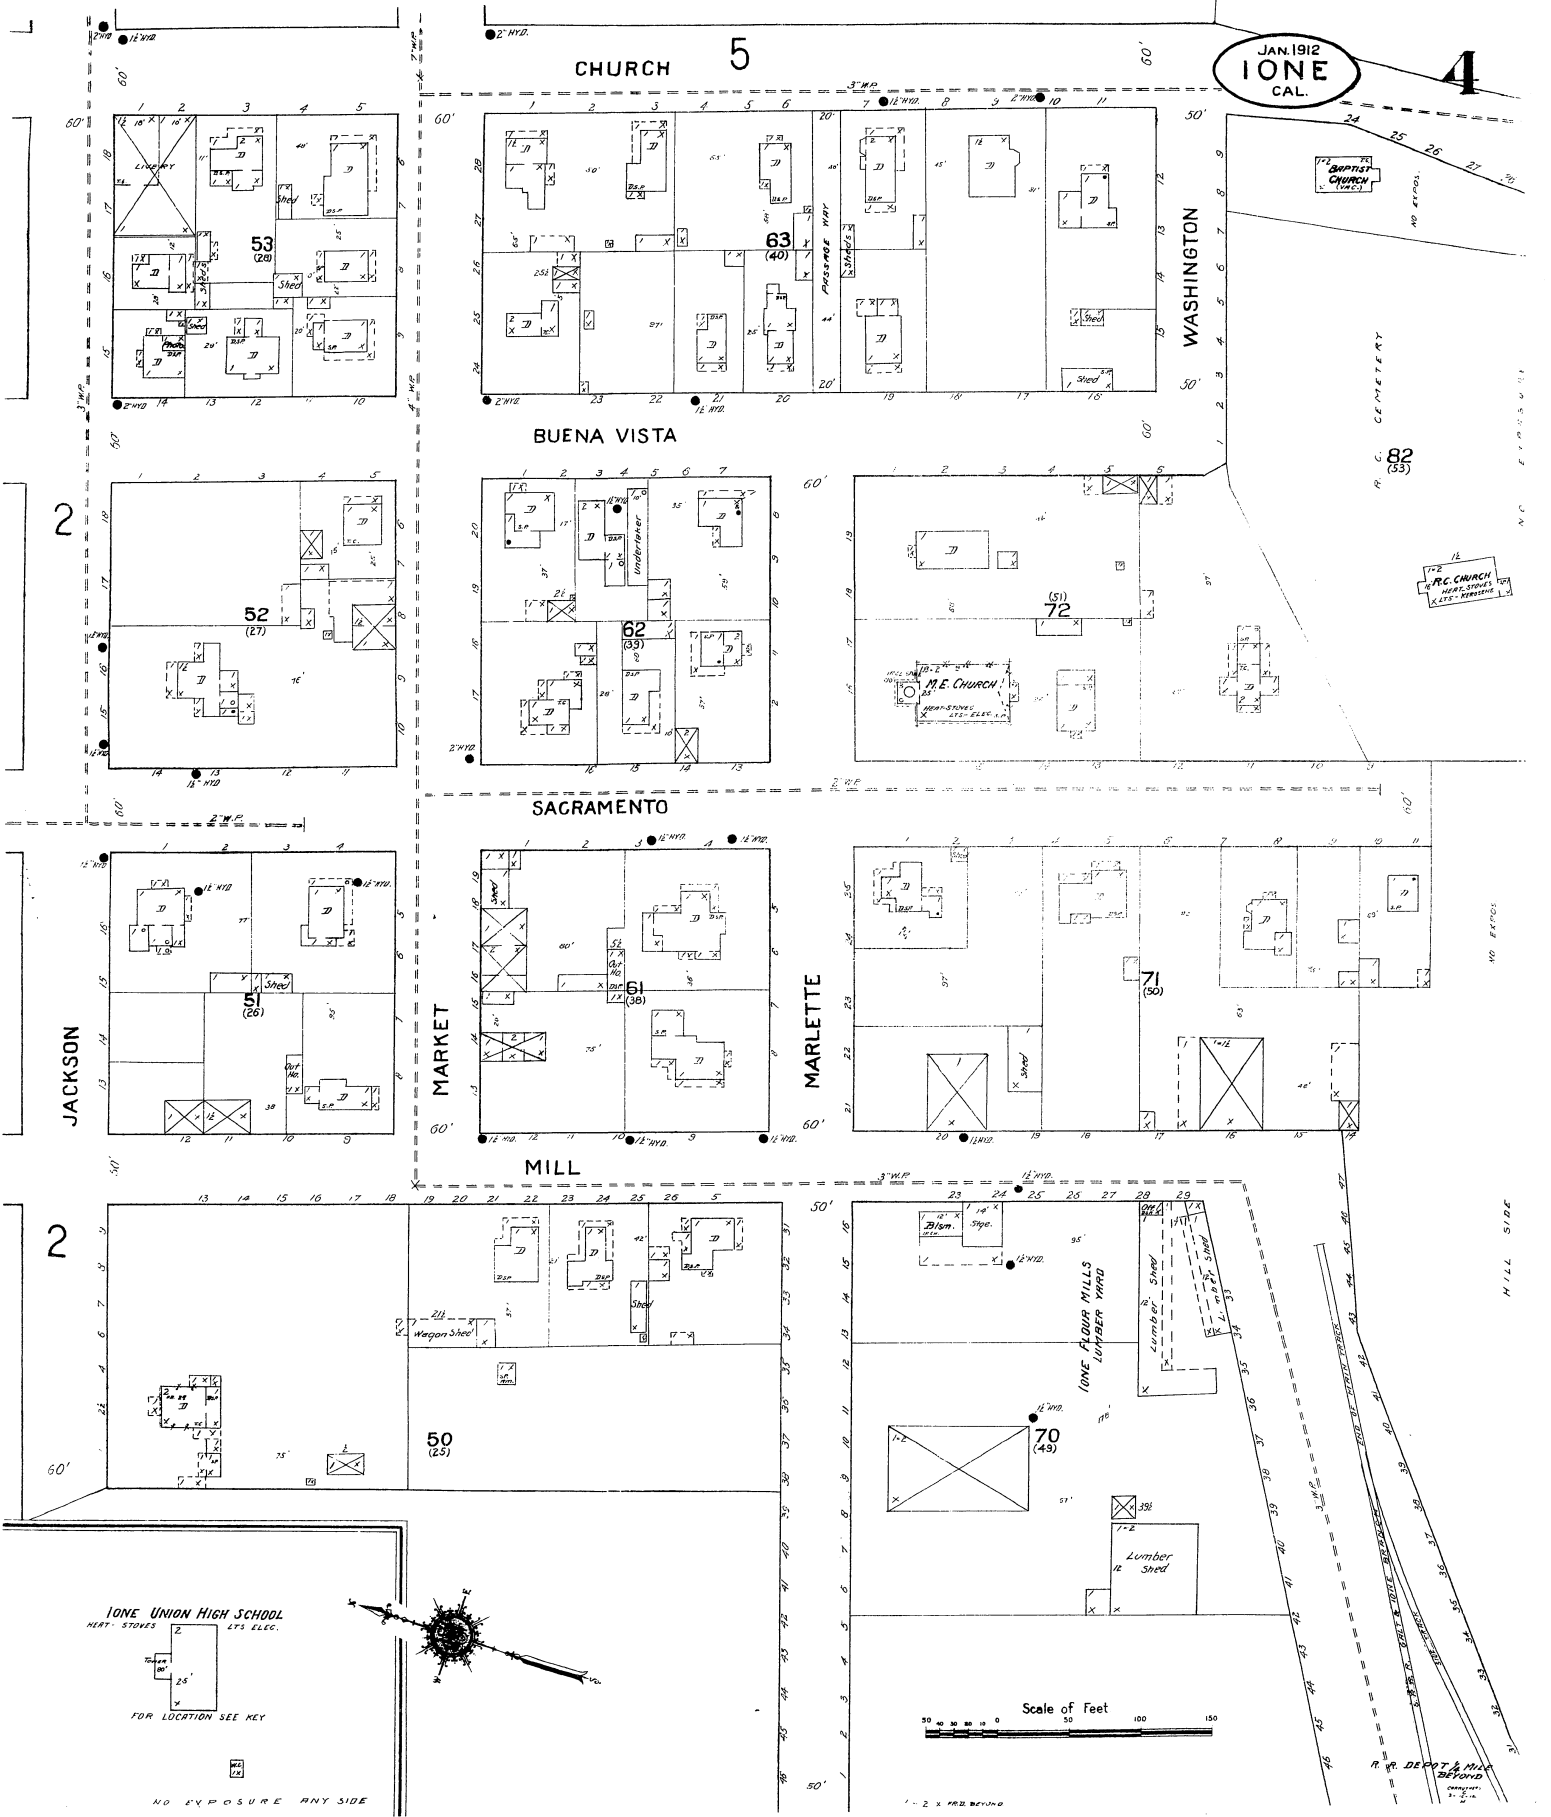

JAN. 1912
IONE
CAL.

CHURCH 5

4

53
(20)

63
(40)

BAPTIST CHURCH
L. S. STOKES

82
(33)

M.E. CHURCH
L. S. STOKES

52
(27)

62
(33)

72
(51)

M.E. CHURCH
L. S. STOKES

51
(26)

61
(38)

71
(50)

50
(25)

70
(43)

IONE UNION HIGH SCHOOL
HERT. STOKES 1872 EDUC.

FOR LOCATION SEE KEY

NO EXPOSURE ANY SIDE

Scale of Feet

R.R. DEPOT & MILLS
BEYOND