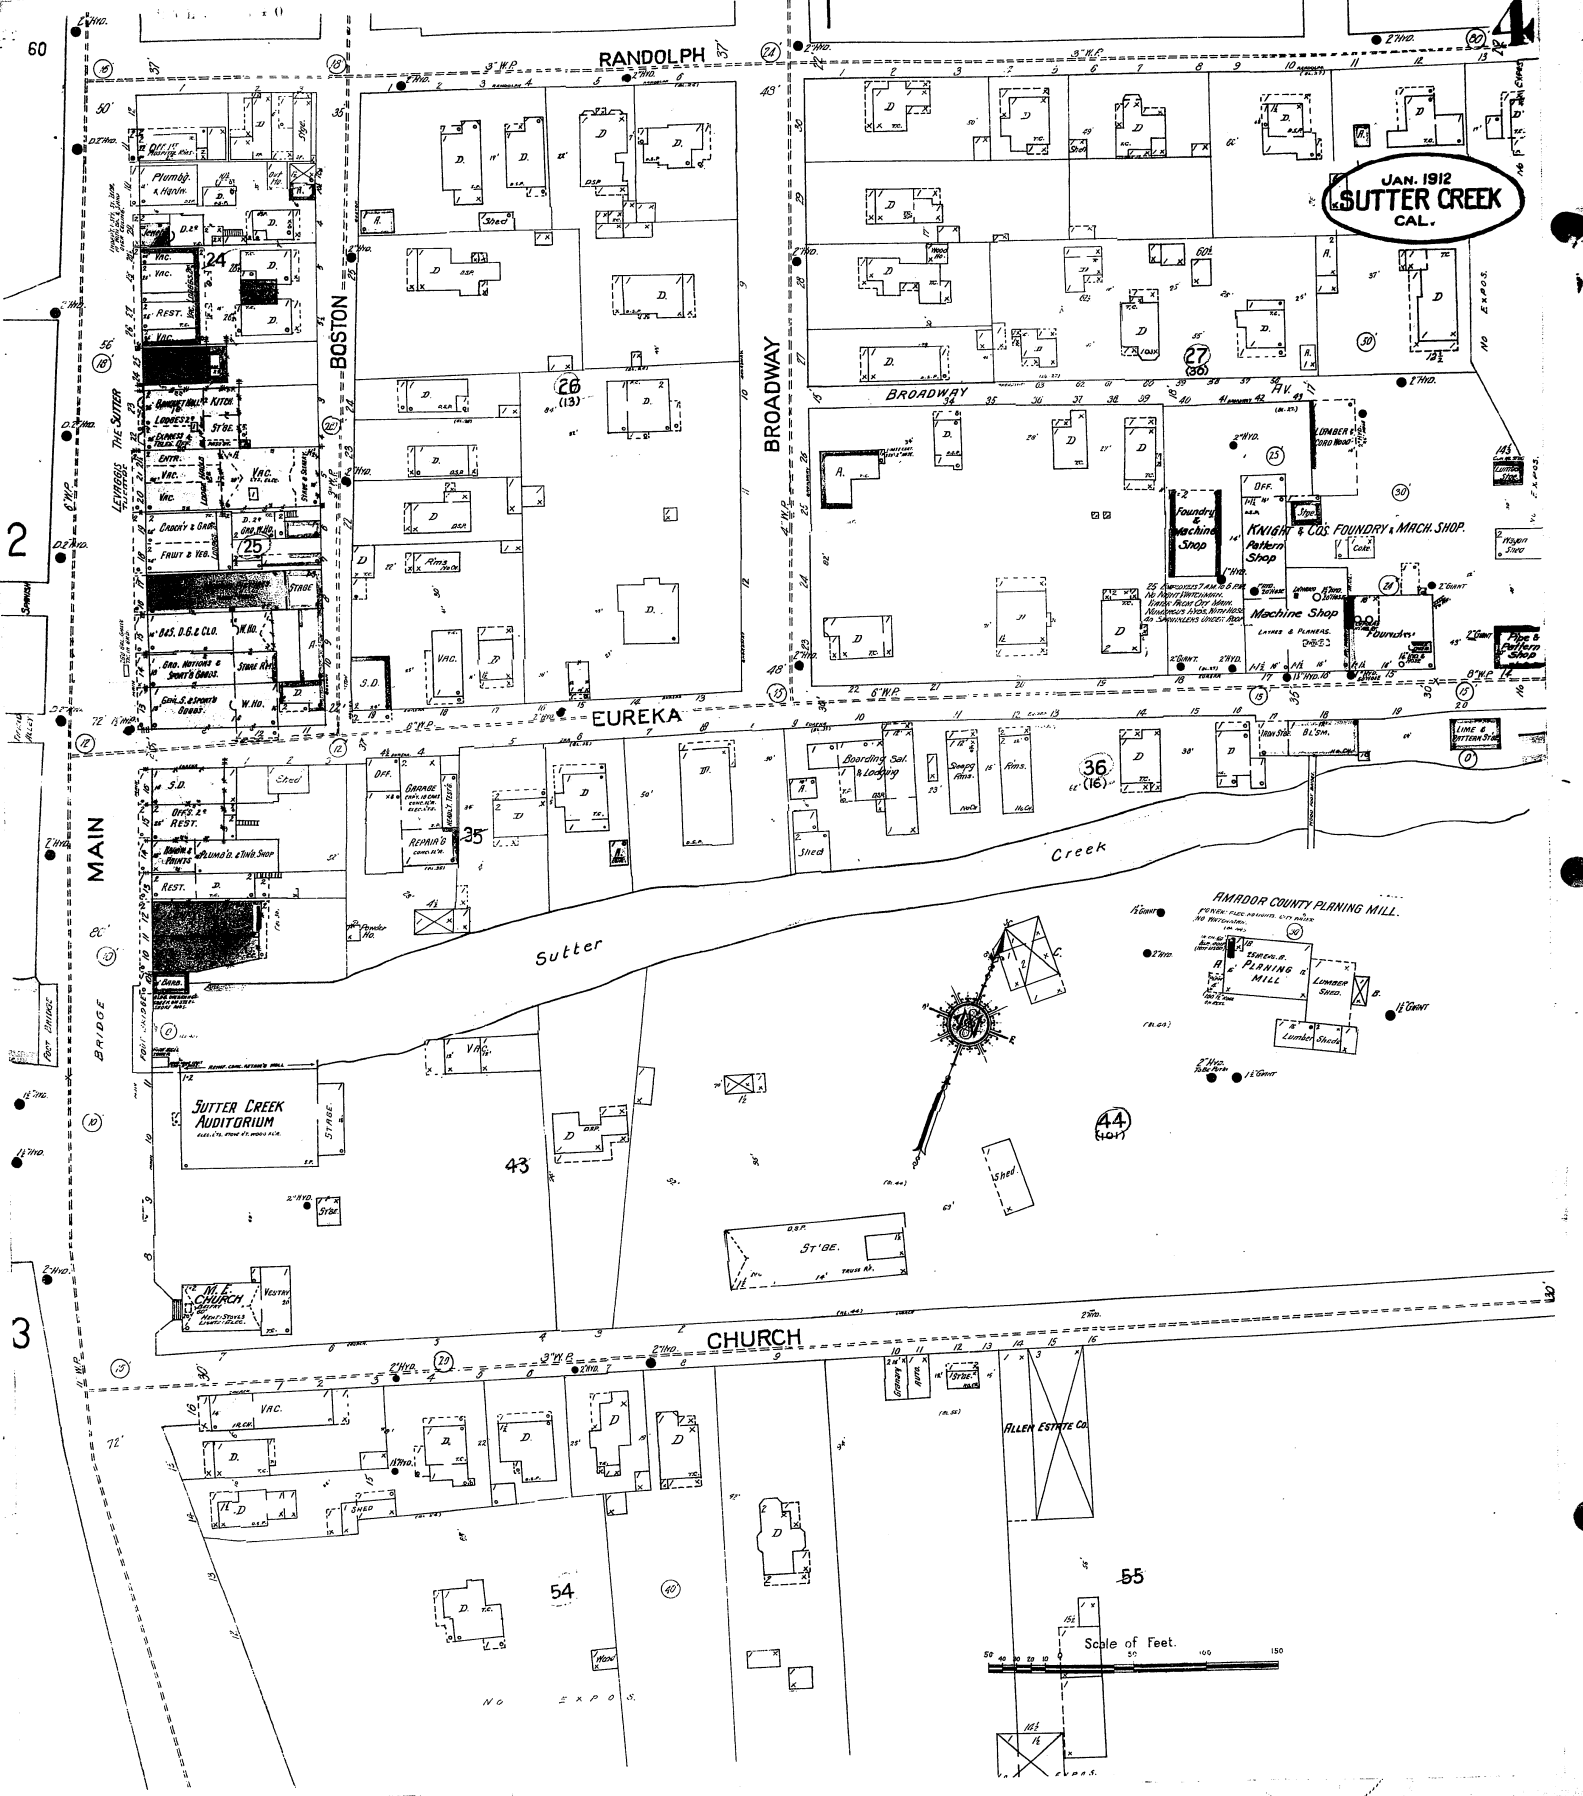

JAN. 1912
SUTTER CREEK
CAL.

Scale of Feet.
0 50 100 150